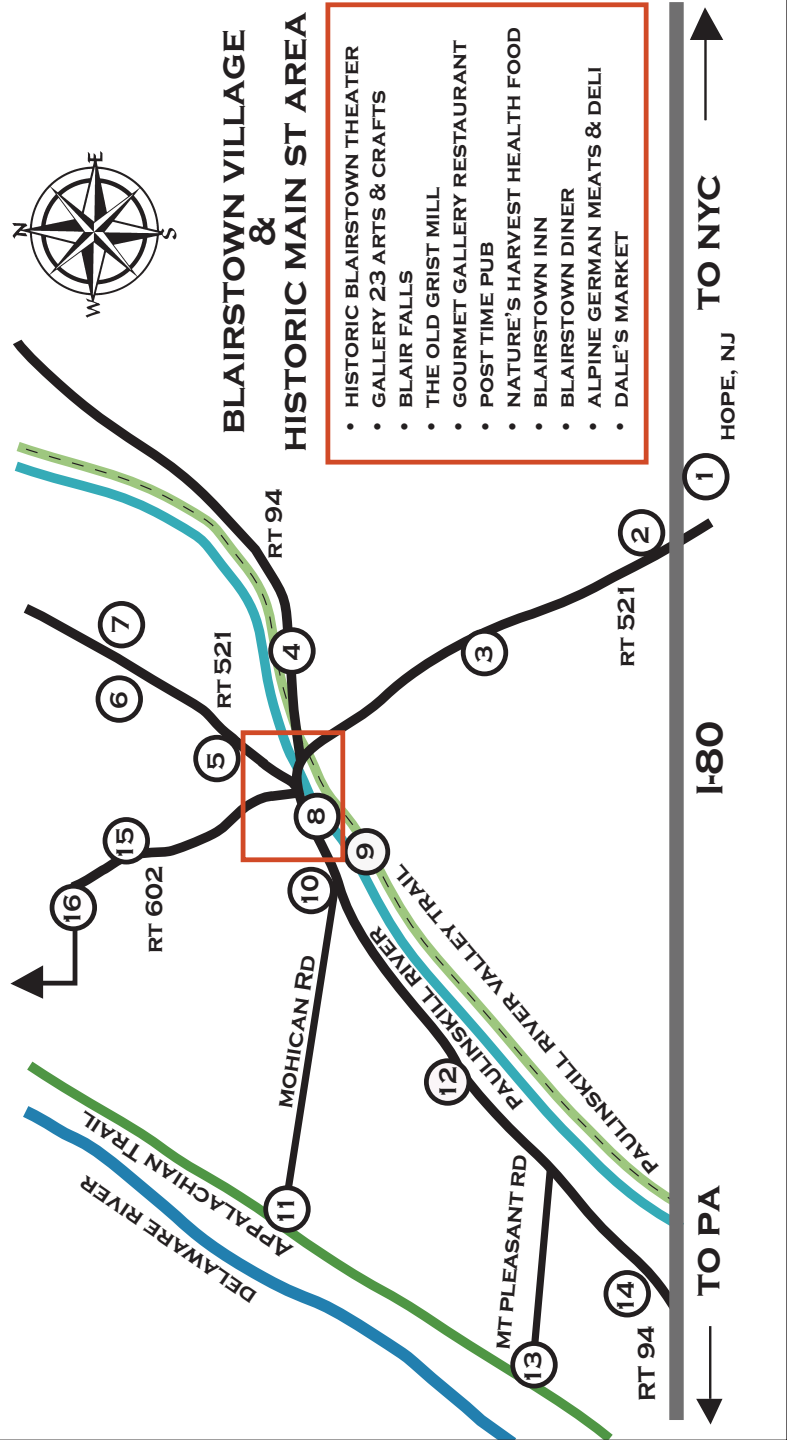

BLAIRSTOWN AREA TOURISM KEY ATTRactions

- 1. INN AT MILLRACE POND
- 2. TRAMONTIN HARLEY-DAVIDSON
- 3. LONGMEADOW PICK-YOUR-OWN FARM
- 4. SIMPLY DAY SPA
- 5. BLAIRSTOWN FARMERS MARKET
- 6. VASS HOMESTEAD HISTORICAL FARMSTEAD
- 7. WHITE LAKE RECREATIONAL AREA
- 8. FOOTBRIDGE PARK --- ACCESS TO PAULINSKILL VALLEY RAIL TRAIL
- 9. BLAIRSTOWN AIRPORT, GLIDER RIDES, & DONNA'S RUNWAY CAFE
- 10. BLAIR ACADEMY PUBLIC GOLF COURSE
- 11. MOHICAN OUTDOOR CENTER & APPALACHIAN MOUNTAIN CLUB
- 12. RACE FARM MARKET & GARDEN CENTER
- 13. CAMP TAYLOR AND LAKOTA WOLF PRESERVE
- 14. BROOK HOLLOW WINERY
- 15. PRINCETON-BLAIRSTOWN CENTER FOR OUTDOOR EDUCATION
- 16. TO MILLBROOK HISTORICAL VILLAGE & PETERS VALLEY ART CENTER

BLAIRSTOWN AREA CYCLING

Incredible cycling on the Paulinskill Valley Rail Trail & country roads with farmland & mountain views

TOUR DE BLAIRSTOWN Three fantastic ride options in one great event: Easy Rail-Trail, 22-Mile Road, and 40-Mile Road. Locally sourced foods, music, wine-tasting and more
www.tourdeblairstown.com

TOUR DE FARM A nine-stop road-ride extravaganza of agritourism delights
www.tourdefarmnj.com

THE INNS

INN AT MILLRACE POND, HOPE, NJ
 Moravian-stone elegance in a converted mill, with fine dining and spirits
www.innatmillracepond.com

HISTORIC
BLAIRSTOWN
THEATER

BLAIRSTOWN AIRPORT
GLIDER RIDES

BLAIRSTOWN DINER
FILM SITE TO HORROR
CLASSIC "FRIDAY THE 13TH"