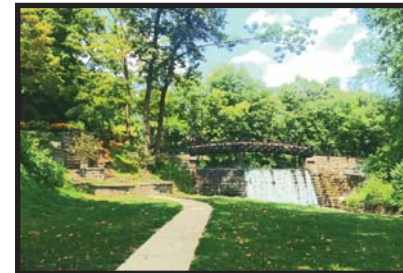

BLAIR FALLS
MAIN STREET